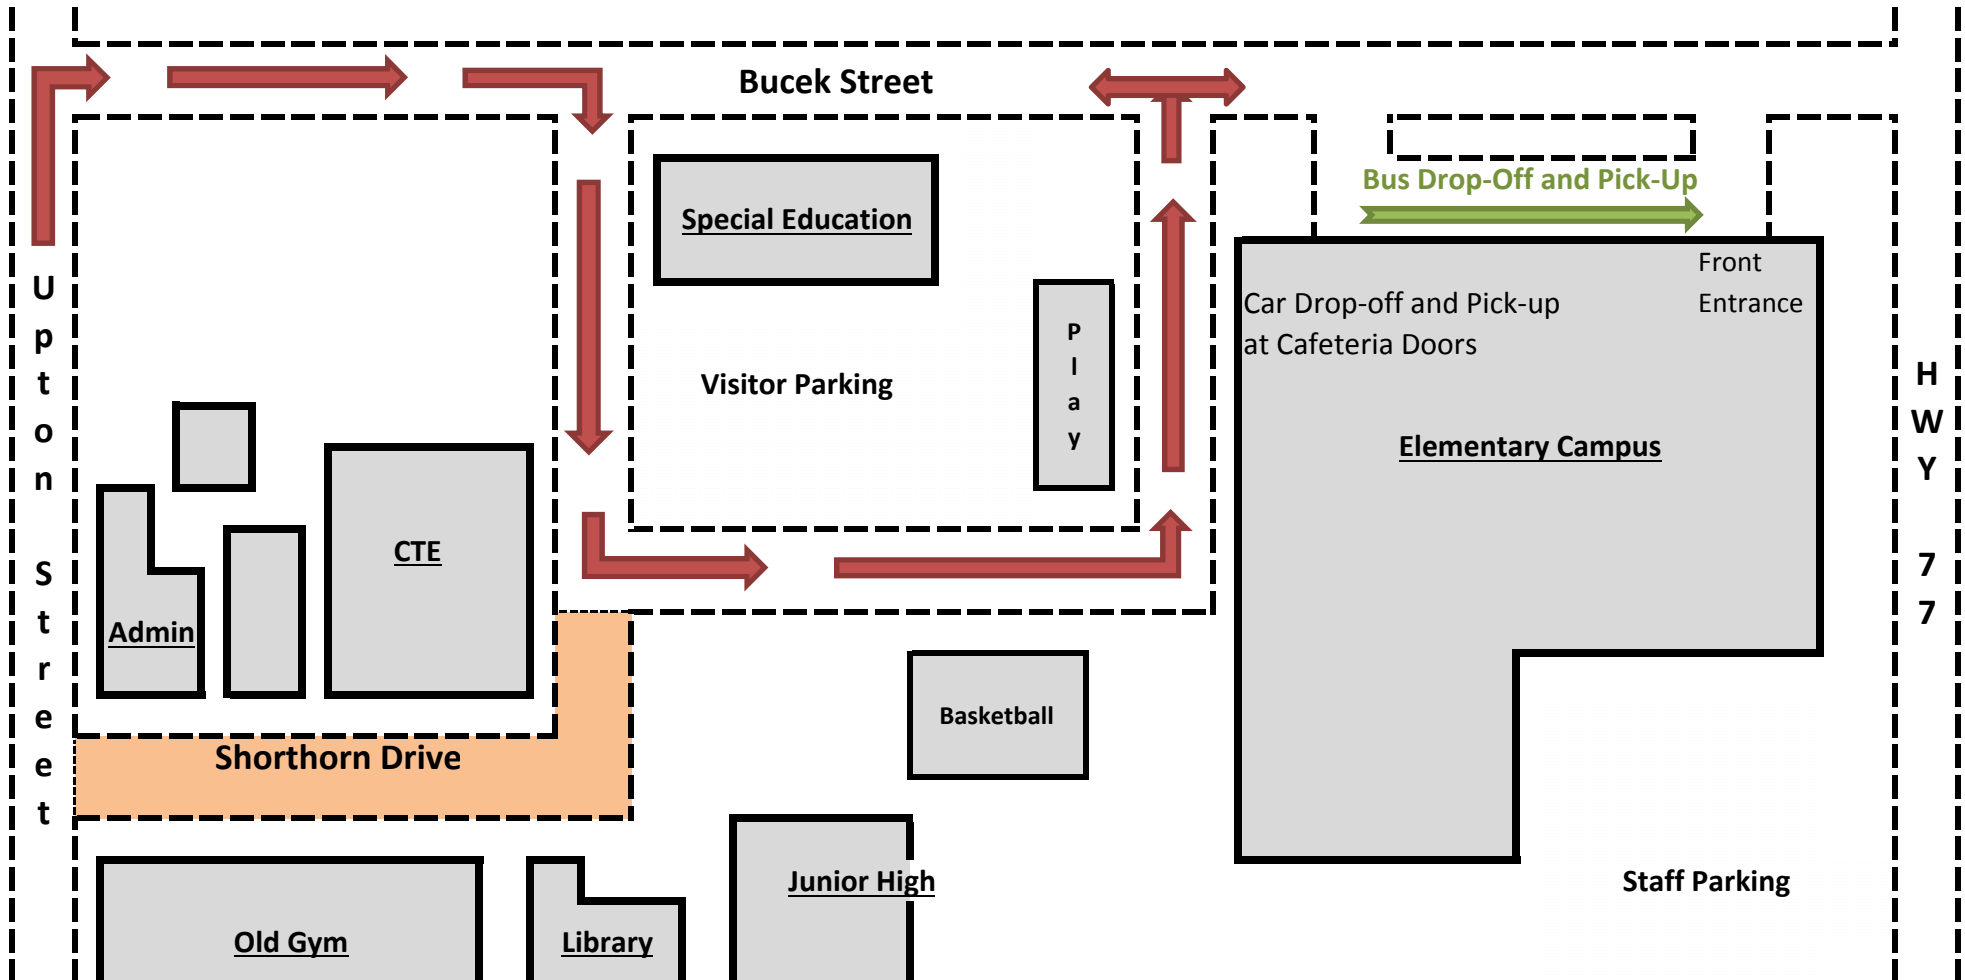

Schulenburg Elementary School

2018-2019 Student Drop-off and Pick Up

Red Arrows indicate flow of traffic for student drop-off and pick-up at Schulenburg Elementary School

* Important - Please note that the **orange shaded area** will be closed to traffic on school days from 7:30am-4:00pm *